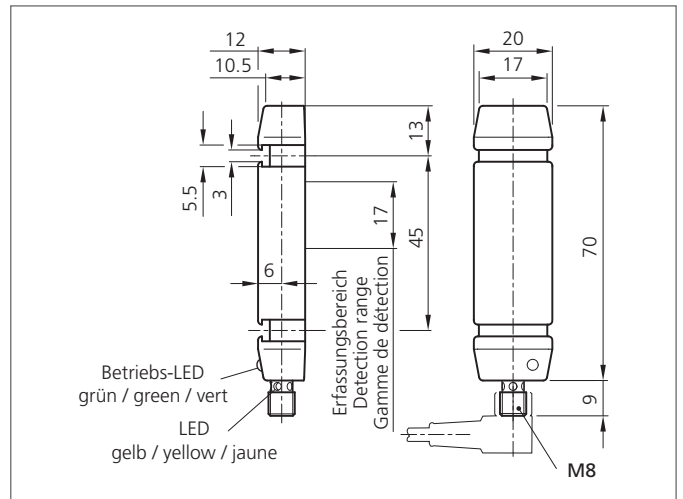

## Inductive Tube Sensor

- Standard sensitivity
- Dynamic operating principle
- High resolution
- Compact design
- Low weight
- Metal plug M8
- Slot for quick mounting
- Lace contained in scope of delivery

| TECHNICAL INFORMATION (typ.) | +20°C, 24V DC                           |
|------------------------------|-----------------------------------------|
| Operating principle          | Dynamic                                 |
| Characteristics              | u                                       |
| Operating distance           | 14 mm                                   |
| Service voltage              | 10 ... 35 V DC (Supply Class 2)         |
| Internal power consumption   | < 25 mA                                 |
| Switching output             | npn, 200 mA, NO                         |
| Shock-/vibration load        | 10 ... 55 Hz / 1,0 mm / 30 g            |
| Speed of parts               | < 35 m/s                                |
| Minimum parts speed          | 0,3 m/s                                 |
| Pulse stretching             | 100 ms                                  |
| Display                      | LED: green - operation, yellow - output |
| Voltage drop                 | < 2,0 V                                 |
| Response-/release time       | 0,2 ms / 100 ms                         |
| Ambient temperature          | -25 ... +70 °C                          |
| Insulation voltage endurance | 500 V                                   |
| Protection class             | IP 67                                   |
| Casing material              | plastics (polycarbonate - PC)           |
| Connection                   | Connector, M8, 3-poled                  |
| Connecting cable             | TK ...                                  |